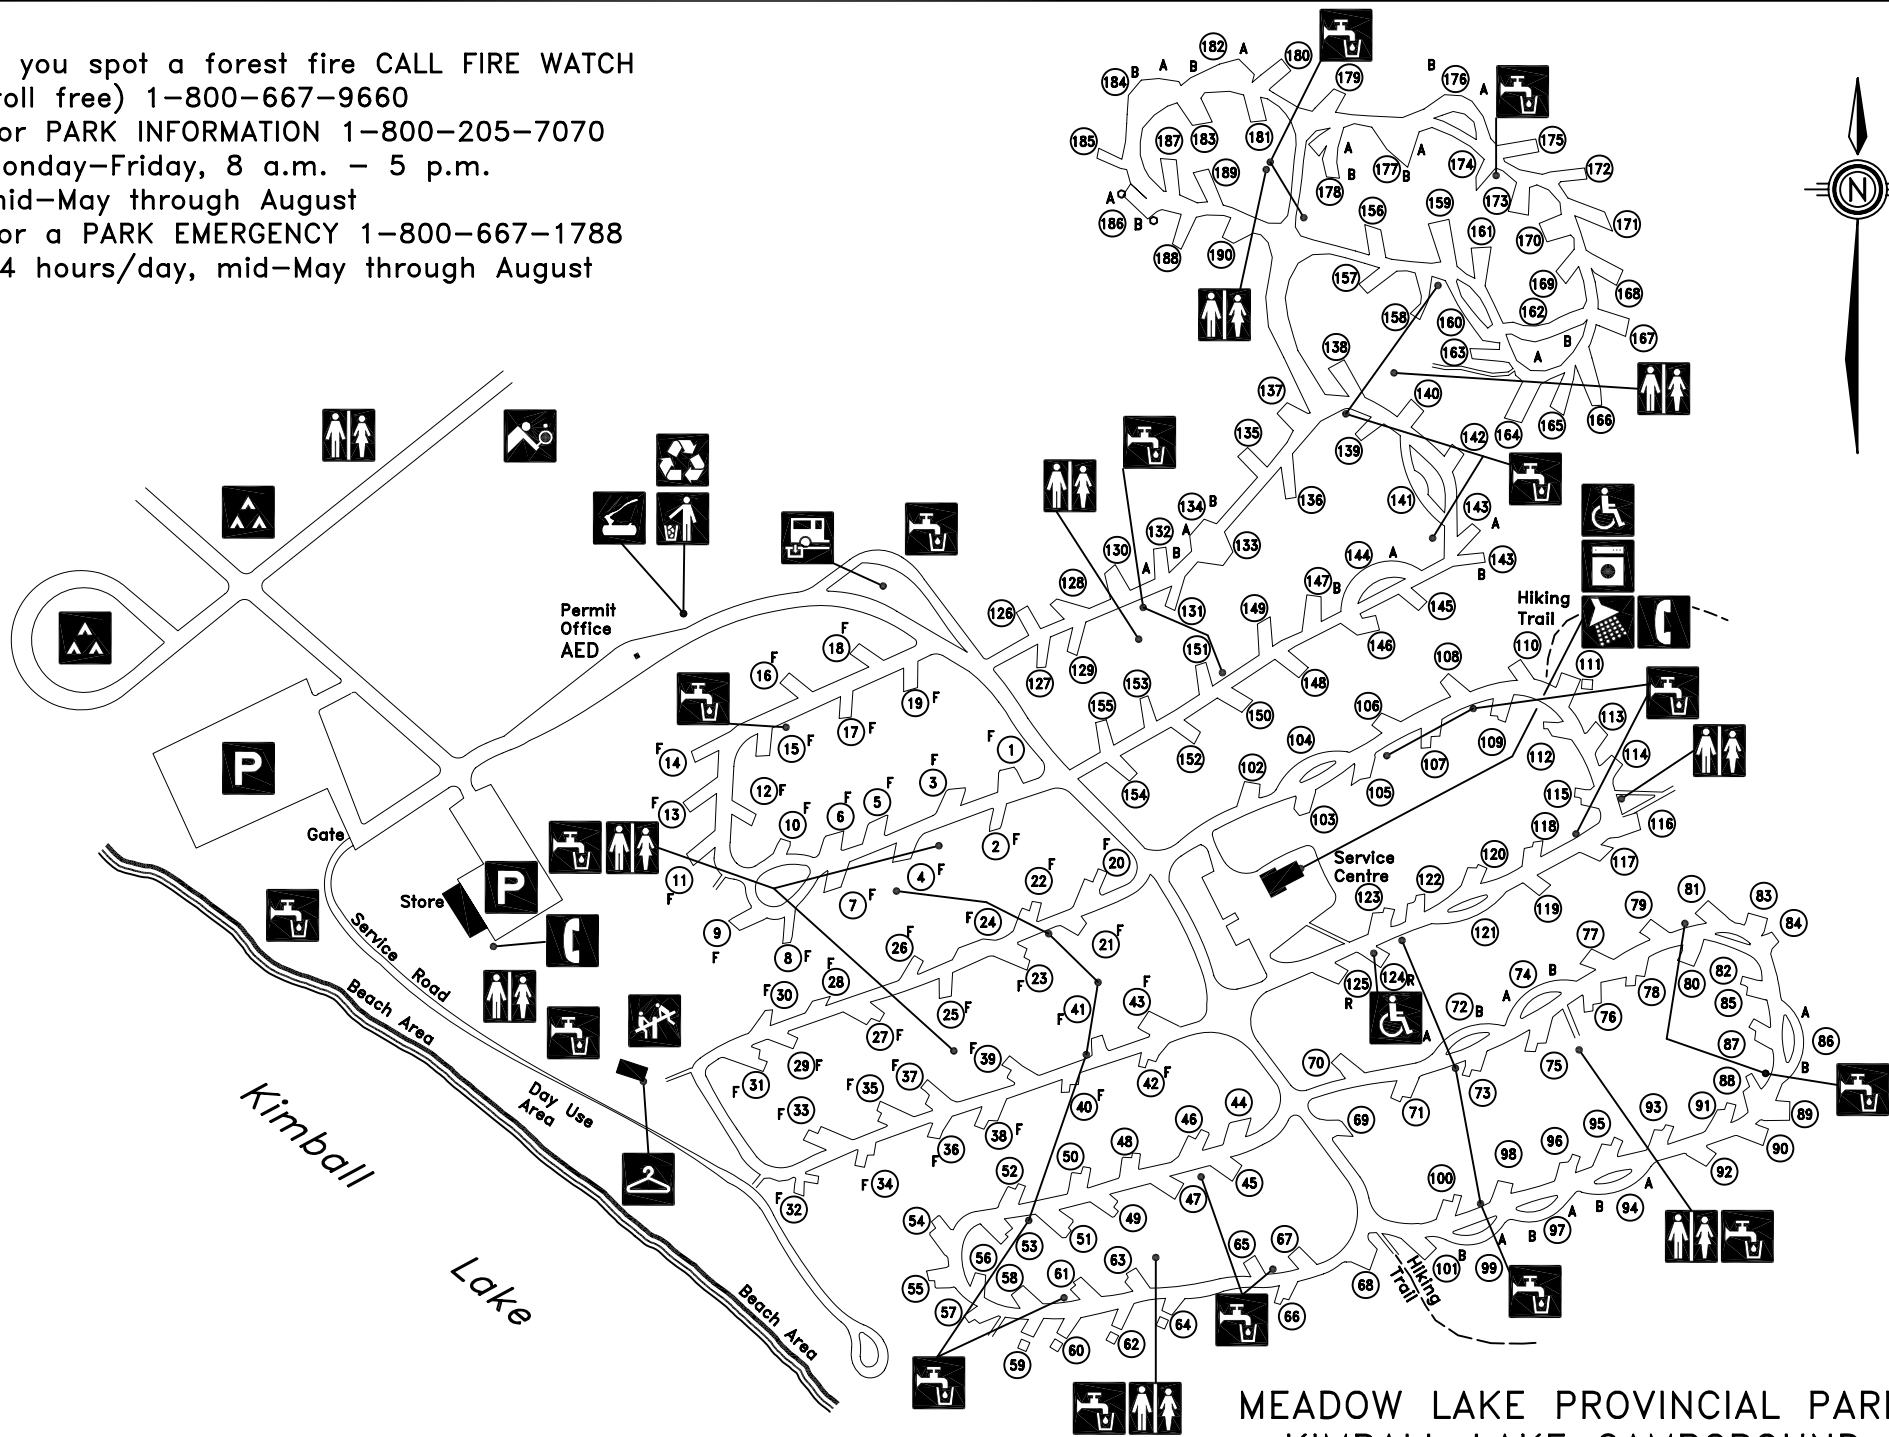

If you spot a forest fire CALL FIRE WATCH
 (toll free) 1-800-667-9660
 For PARK INFORMATION 1-800-205-7070
 Monday-Friday, 8 a.m. - 5 p.m.
 mid-May through August
 For a PARK EMERGENCY 1-800-667-1788
 24 hours/day, mid-May through August

LEGEND

- | | | | |
|--|--------------------------------------|--|----------------------|
| | Group Camping | | Firewood |
| | Tennis | | Telephone |
| | Playground | | Showers |
| | Washrooms | | Parking |
| | Accessible | | Trailer Sewage Dump |
| | Water Point | | Laundry |
| | Garbage | | Change Room |
| | Recycle | | F Full Service Sites |
| | AED Automatic External Defibrillator | | |

All campsites are electrical.
 Sites #1-43 are full service.

**MEADOW LAKE PROVINCIAL PARK
 KIMBALL LAKE CAMPGROUND**